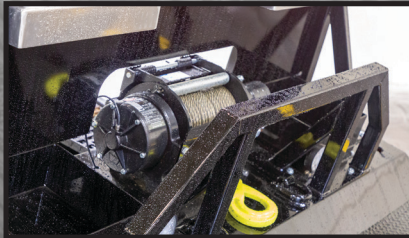

# THE BEST LOAD ANGLE POSSIBLE

## TITAN<sup>ZLA</sup>

20,000 lbs.  
PLANETARY WINCH

PLANETARY GEAR DRIVE

CAN ALSO BE USED AS  
CONVENTIONAL CARRIER

RUGGED APPROACH PLATE