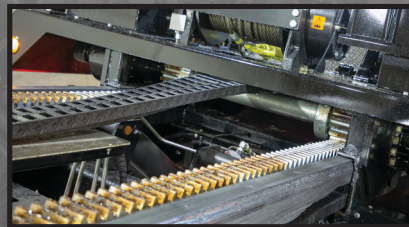

# THE BEST LOAD ANGLE POSSIBLE

## TITAN<sup>ZLA</sup>

20,000 lbs.  
PLANETARY WINCH

PLANETARY GEAR DRIVE

CAN ALSO BE USED AS  
CONVENTIONAL CARRIER

RUGGED APPROACH PLATE